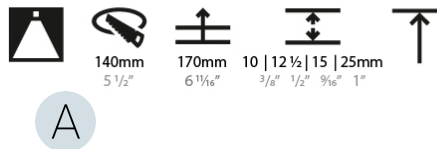

ELECTRICAL

Lamp Type: LED (Zhaga Standard)
Input Wattage (W): 13.2 / 16.5
Total Output Wattage (W): 12.1 / 14.7
Dimming: Tri-Mode (Non-Dimming and Phase Dimming (120Vac only) and 0-10V Dimming)
Driver Included: No
Driver Location: Recessed Housing
Driver Type: Constant Current - Universal
Driver Class: Class 2
Housing: See components
Input Voltage (V): 120 - 277
Constant Current (MA): 350

LED

Number of LEDs: 1
Color Temperature (°K): 2700 / 3000 / 3500 / 4000
Max. Delivered Lumen (lm): 814 / 877 / 911 / 930
Nominal Lumen (lm): 1246 / 1342 / 1396 / 1424
CRI: >90 CRI
Efficiency (%): 90.5
Lamp Life (hrs): 50000
Upon Request: RGB-W Tunable White Special Color Temperature Special LED

OPTICAL

Reflector°: 10
Optic°: Lens Pack - No Lens / Linear Spread Lens / Honeycomb / Spread Lens
Upon Request: Special Beam Angles

RATINGS AND CERTIFICATIONS

382, F 416-247-9319, www.zaneen.com
Certified by Intertek for North American Standards at the end of the existing Model #. For assistance on 'custom' specifications, contact zteam@zaneen.com.
In a constant effort to supply the best product, we reserve the right to change specifications or materials without notice. The most recent specification sheets are found at zaneen.com
IP rating: IP20