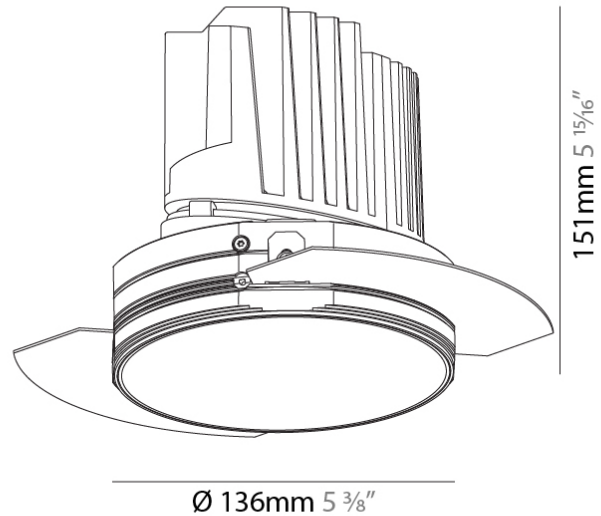

ELECTRICAL

Lamp Type: LED (Zhaga Standard)
Input Wattage (W): 13.2 / 16.5
Total Output Wattage (W): 12.1 / 14.7
Dimming: Tri-Mode (Non-Dimming and Phase Dimming (120Vac only) and 0-10V Dimming)
Driver Included: No
Driver Location: Recessed Housing
Driver Type: Constant Current - Universal
Driver Class: Class 2
Housing: See components
Input Voltage (V): 120 - 277
Constant Current (MA): 350

LED

Number of LEDs: 1
Color Temperature (°K): 2700 / 3000 / 3500 / 4000
Max. Delivered Lumen (lm): 814 / 877 / 911 / 930
Nominal Lumen (lm): 1246 / 1342 / 1396 / 1424
CRI: >90 CRI
Efficiency (%): 90.5
Lamp Life (hrs): 50000
Upon Request: RGB-W Tunable White Special Color Temperature Special LED

OPTICAL

Reflector°: 10
Optic°: Lens Pack - No Lens / Linear Spread Lens / Honeycomb / Spread Lens
Upon Request: Special Beam Angles

RATINGS AND CERTIFICATIONS

382, F 416-247-9319, www.zaneen.com
Certified by Intertek for North American Standards at the end of the existing Model #. For assistance on 'custom' specifications, contact zteam@zaneen.com.
In a constant effort to supply the best product, we reserve the right to change specifications or materials without notice. The most recent specification sheets are found at zaneen.com
IP rating: IP20